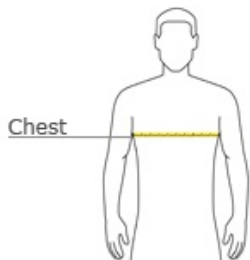

Heavy Blend™ Full-Zip Hooded Sweatshirt 18600

- 8-ounce, 50/50 cotton/poly; no-pill Air Jet Yarn
- Double-needle stitching
- Unlined hood with dyed-to-match drawcord
- Set-in sleeves
- Rib knit cuffs and waistband with spandex
- Front pouch pockets

HOW TO MEASURE

CHEST

With arms down at sides, measure around the upper body, under arms and over the fullest part of the chest.

SIZE CHART

	S	M	L	XL	2XL	3XL	4XL	5XL
Chest	38-40	42-44	46-48	50-52	54-56	58-60	60-62	64-66