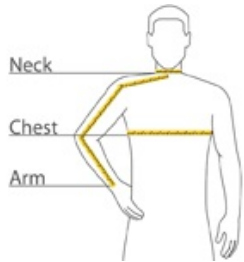

- 4.5-ounce, 55/45 cotton/poly
- Button-down collar
- Dyed-to-match buttons
- Patch pocket
- Box back pleat
- Adjustable cuffs
- Classic Navy and Light Stone have contrast inside neckband only.

CARE INSTRUCTIONS

Machine wash warm with like colors. Only non-chlorine bleach when needed. Tumble dry low. Warm iron if necessary.

front

back

HOW TO MEASURE

CHEST

With arms down at sides, measure around the upper body, under arms and over the fullest part of the chest.

ARM

Place hand on hip. Start at the center of the back of the neck and measure across the shoulder, to the elbow, and then down to the wrist.

NECK

Measure around the base of the neck, inserting a finger or two between the tape and neck for comfort.

SIZE CHART

	XS	S	M	L	XL	2XL	3XL	4XL	5XL	6XL	7XL	8XL	9XL	10XL
Chest	32-34	35-37	38-40	41-43	44-46	47-49	50-53	54-57	58-60	61-63	64-66	67-69	70-72	73-75
Neck	14 1/2 - 15	15 - 15 1/2	15 1/2 - 16	16 - 16 1/2	16 1/2 - 17	17 - 17 1/2	17 1/2 - 18	18 - 18 1/2	18 1/2 - 19	19 - 19 1/2	19 1/2 - 20 1/4	20 1/4 - 20 3/4	20 3/4 - 21 1/4	21 1/4 - 21 3/4
Arm	30 1/2	32	34	35	36 1/2	37 1/2	38 1/2	39 1/2	40 1/2	41 1/2	41 1/2	41 1/2	41 1/2	41 1/2